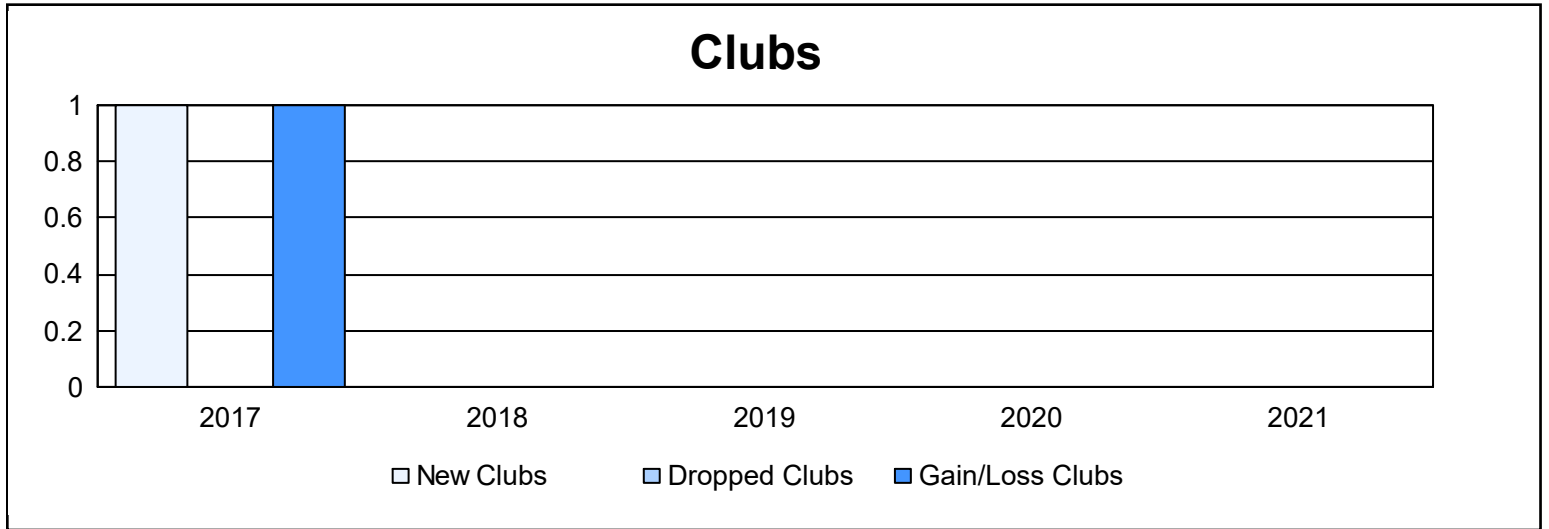

Year	New Clubs	Dropped Clubs	Gain/ Loss Clubs	New Members	Charter Members	Reinstate Members	Transfer Members	Total Member Added	Total Members Dropped	Gain/ Loss Members
2016-2017	1	0	1	86	20	0	7	113	66	47
2017-2018	0	0	0	83	0	0	4	87	72	15
2018-2019	0	0	0	71	0	0	2	73	78	-5
2019-2020	0	0	0	62	0	0	6	68	62	6
2020-2021	0	0	0	32	0	2	3	37	63	-26
Average	0	0	0	67	4	0	4	76	68	7

Membership Composition June 2021 Cumulative

Gender Composition June 2021 Cumulative