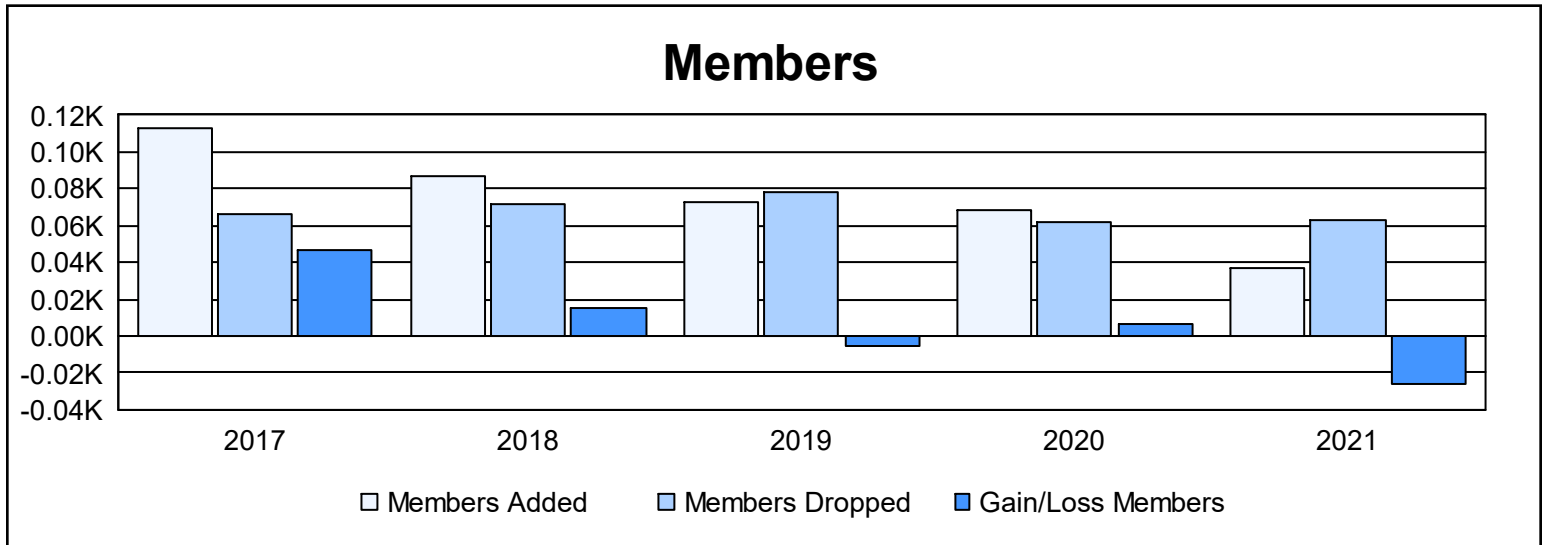

Year	New Clubs	Dropped Clubs	Gain/ Loss Clubs	New Members	Charter Members	Reinstate Members	Transfer Members	Total Member Added	Total Members Dropped	Gain/ Loss Members
2016-2017	1	0	1	86	20	0	7	113	66	47
2017-2018	0	0	0	83	0	0	4	87	72	15
2018-2019	0	0	0	71	0	0	2	73	78	-5
2019-2020	0	0	0	62	0	0	6	68	62	6
2020-2021	0	0	0	32	0	2	3	37	63	-26
Average	0	0	0	67	4	0	4	76	68	7

Membership Composition June 2021 Cumulative

Gender Composition June 2021 Cumulative